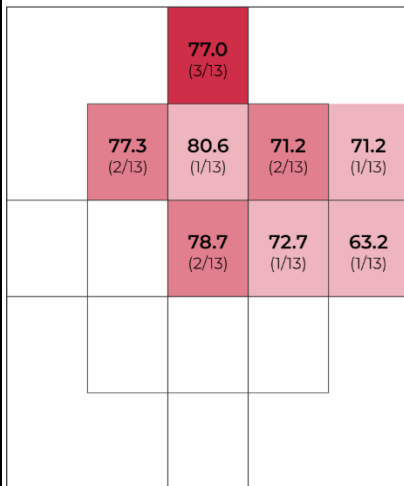

Midwest Prospect's Sioux Falls

Showcase

Results

June 7th, 2024

Jack Hille

60 Yard Dash Times

7.87, 7.93

IF Velocity

-

OF Velocity

60-61mph

1B - Velocity

-

C - Velocity

65-67mph

C- Pop Times

2.31, 2.38, 2.38

DATA

	Avg	Max	Hard Hit Avg		
Exit Velocity	72.2	83.8	77.8	Batting Avg.	0.750
Launch Angle	11.6	33.3	13.9	xwOBA	0.546
Direction	6.3°R	41.7°R	11.8°R	Slugging	0.750
Distance	128	300	169	Hard Hit %	56.3%
Spin Rate	1,588	3,066	1,615	Bombs %	18.8%
				Ropes %	18.8%

EXIT VELOCITY BY ZONE

HIT VOLUME

Zone	Pull	Middle	Oppo
Volume of Hits	1/16	8/16	7/16
Avg. LA	31.0	19.0	8.0
Avg. EV	69.0	70.0	75.0
Avg. Spin	1,430	1,989	926
Avg. Distance	244	186	118

HIT CLASSIFICATION

- Dribbler
- Ground Ball
- Low Line Drive
- High Line Drive
- Fly Ball