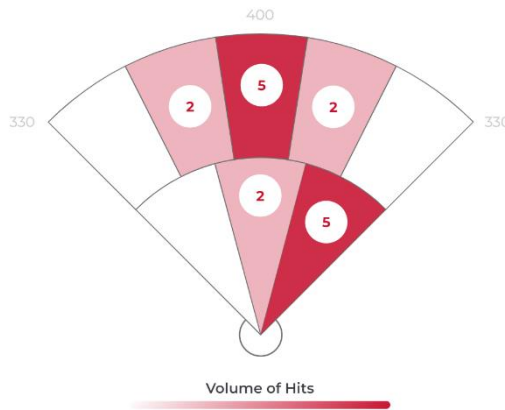

2.31, 2.38, 2.38

DATA

	Avg	Max	Hard Hit Avg		
Exit Velocity	72.2	83.8	77.8	Batting Avg.	0.750
Launch Angle	11.6	33.3	13.9	xwOBA	0.546
Direction	6.3°R	41.7°R	11.8°R	Slugging	0.750
Distance	128	300	169	Hard Hit %	56.3%
Spin Rate	1,588	3,066	1,615	Bombs %	18.8%
				Ropes %	18.8%

EXIT VELOCITY BY ZONE

HIT VOLUME

Zone	Pull	Middle	Oppo
Volume of Hits	1/16	8/16	7/16
Avg. LA	31.0	19.0	8.0
Avg. EV	69.0	70.0	75.0
Avg. Spin	1,430	1,989	926
Avg. Distance	244	186	118

HIT CLASSIFICATION

- Dribbler
- Ground Ball
- Low Line Drive
- High Line Drive
- Fly Ball